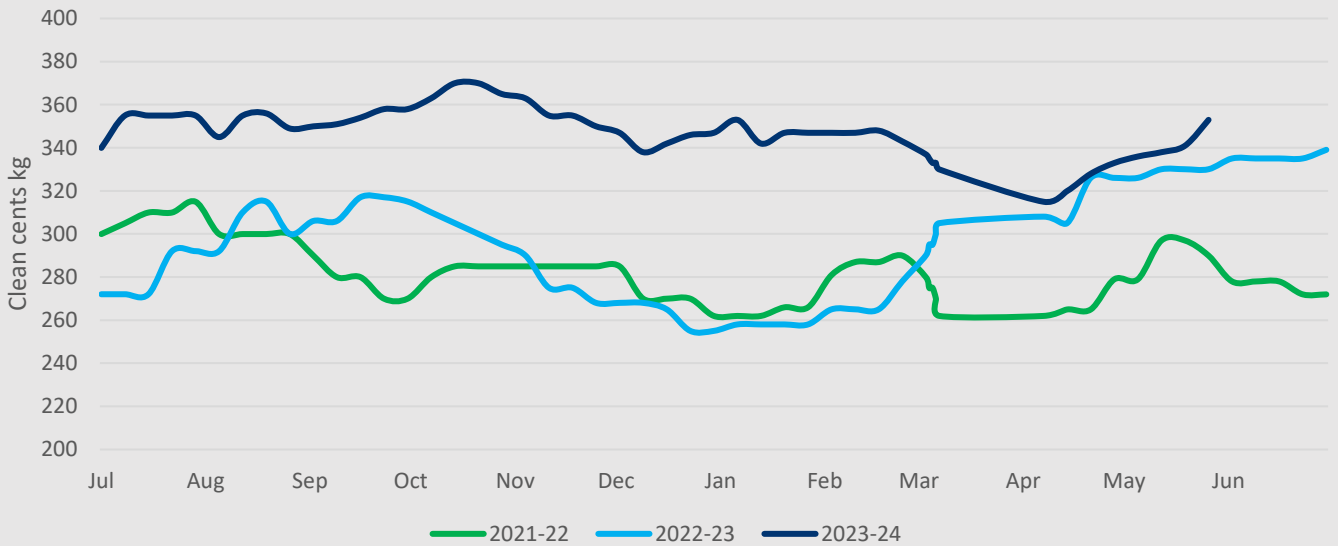

South Island Price Update

Sale Date: 23/05/2024
Sale Number: C47
Movement compared with sale: 09/05/2024
Next South Island Sale Date: 06/06/2024

94%
SOLD

0.6090
NZD/USD

↑ 12c
South Is. SWI

South Island Strong Wool Indicator (SWI)

Crossbred Fleece		Avg Price Kg Cln
GOOD STYLE	↑ 4%	\$3.46
AVERAGE STYLE	↑ 3%	\$3.13
POOR STYLE	↑ 1%	\$2.86

Mid-Micron	
Hbd Fleece (28 mic)	N/A
Hbd Hog (23 Mic)	N/A

Crossbred Second Shear		
50-100mm Length - GOOD STYLE	↑ 3%	\$3.36
50-100mm Length - AVERAGE STYLE	↑ 3%	\$3.06
50-100mm Length - POOR STYLE	↑ 2%	\$2.75

Crossbred Lambs		
27-29 Micron		N/A
30-31.5 Micron	↑ 2%	\$3.25
31.5+ Micron	↑ 2%	\$3.15

Crossbred Oddments	↑ 4%	\$1.75
--------------------	------	--------

NC = No Change
 N/A = Not Available

A noticeably more urgent tone with bidding in the sale room today with buyers actively securing volumes for scouring with those better-quality early season lots attracting the most interest.