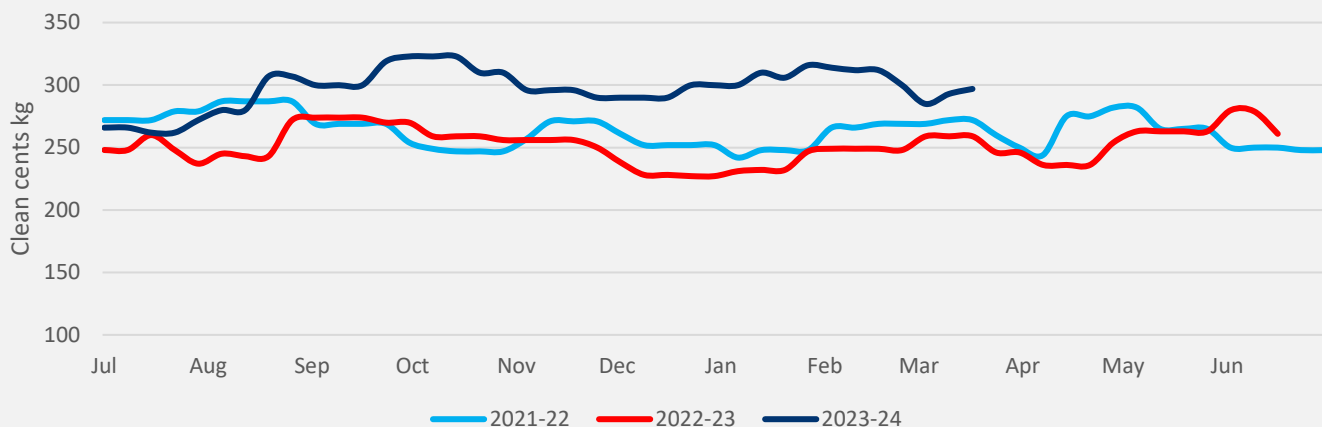

North Island Price Update

Sale Date: 18/04/2024
Sale Number: N42
Movement compared with sale: 04/04/2024
Next North Island Sale Date: 02/05/2024

99%
SOLD

0.5897
NZD/USD

↑4c
North Is. SWI

North Island Strong Wool Indicator (SWI)

Crossbred Fleece	Average Price Kg COF
GOOD STYLE	N/A
AVERAGE STYLE	N/A
POOR STYLE	↓ 1% \$2.84

Crossbred Lambs	
27-29 Micron	N/A
30-31.5 Micron	N/A
31.5+ Micron	N/A

Crossbred Second Shear			
75-100mm Length - GOOD STYLE	↑	4%	\$3.30
75-100mm Length - AVERAGE STYLE	↑	1%	\$3.00
50-100mm Length - GOOD STYLE	↑	10%	\$3.30
50-100mm Length - AVERAGE STYLE	↑	3%	\$2.90
50-75mm Length - GOOD STYLE	↓	2%	\$3.15
50-75mm Length AVERAGE STYLE	↓	1%	\$2.70

Crossbred Oddments		
	↑	6% \$1.50

NC = No Change
 N/A = Not Available

With some positive talk coming from the Napier wool scour and the smaller amount of wool being offered going forward, the market has reacted with a positive feel and improved in value for most types compared to the last Napier offering. Oddments seemed to be in favour today along with many fleece types offered. Poorer coloured wools have remained solid in price and some of the shorter wools sold to buyers favour this morning.